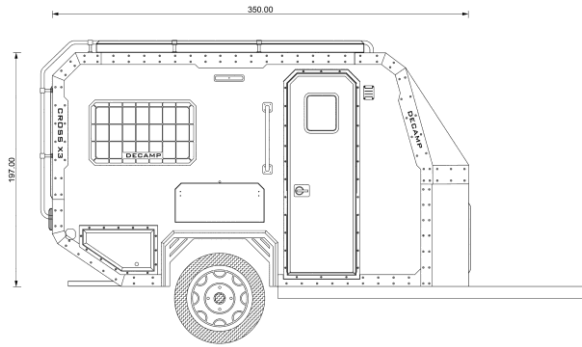

DYLAN'S FREEDOM
MAKE YOUR OWN HOUSE ON WHEELS

Adresse : Rue Saint-Georges 4, 2800 Delémont
Web : www.dylansfreedom.ch
www.decamp-caravane.ch
Mail : info@dylansfreedom.ch
Téléphone : +41 79 944 47 95
TVA : CHE-300.131.129

Last name, First name :	
Contact details :	
Quotation number :	
Date sent :	
Quotation validity :	

Model :	PRIX T.T.C	QT	TOTAL T.T.C
Cross X3 (basic equipment)	33 990,00 CHF		0,00 CHF
ENERGY PACK			
Solar panels and charging unit 2 x 210 Watt rigid solar panels 2 12V 100 Amp gel batteries with charger MPPT 30/40 Amp solar charge controller 1000 Watt 12V => 220V converter	3 600,00 CHF		0,00 CHF
Or just 2 x 210 Watt Apex solar panels and pre-wiring	1 765,00 CHF		0,00 CHF
Pre-wiring, for installation of the energy pack by the purchaser and a transformer	850,00 CHF		0,00 CHF
AXLE			
Braked axle with Knott independent suspension included in price	1 300,00 CHF		
HEATING & WATER HEATING			
EBERSPACHER Airtronic D4 12V Diesel heater with 10L tank	1 950,00 CHF		0,00 CHF
Autoterm 2D 12V Diesel heater with 10L tank	1 690,00 CHF		0,00 CHF
Additional 10L Diesel tank	240,00 CHF		0,00 CHF
EbersPächer Hydronic D5E S3 Fuel Water Heater and Heater	3 990,00 CHF		0,00 CHF
Truma combi 4 CP plus Gas and Water Heater	4 790,00 CHF		0,00 CHF
Preparing the plumbing for the water heater and heating system	690,00 CHF		0,00 CHF
Truma Therme Water heater 5 liters 220V	1 290,00 CHF		0,00 CHF
Floor insulation: 40 mm of insulation with galvanized steel protection.	1 100,00 CHF		0,00 CHF
KITCHEN & WC			
Thetford C-403L Casette Toilet - Fixed Toilet	2 090,00 CHF		0,00 CHF
Thetford 165 portable chemical toilet	175,00 CHF		0,00 CHF
Larger washbasin 32 cm x 35 cm x 15 cm (instead of 32 cm x 26 cm x 15 cm)	260,00 CHF		0,00 CHF
Extremely quiet 12V WEMO 85N 85-litre fridge with freezer	1 600,00 CHF		0,00 CHF
Fridge 12V INDEL B CR100	1 800,00 CHF		0,00 CHF
INTERIOR ACCESSORIES			
Lift-up ceiling bed 150 cm x 200 cm with fixed ladder	1 990,00 CHF		0,00 CHF
24-inch 220V TV screen with stand	960,00 CHF		0,00 CHF
Table on center stand (recommended)	0,00 CHF		0,00 CHF
Articulating arm table	0,00 CHF		0,00 CHF
Door and tailgate screens	515,00 CHF		0,00 CHF
SWISS-EDITION : 6 schucko-CH adapters, CH flush-mounted socket at left-hand entrance, CH ext. recharge socket, extremely quiet 2.8-bar 3-chamber water pump, 2-bar expansion vessel	695,00 CHF		0,00 CHF
Others :	0,00 CHF		0,00 CHF
OUTDOOR ACCESSORIES			
Thule 4200 2.0 X 2.6m anthracite grey awning	1 650,00 CHF		0,00 CHF
Thule 5200 2.0 X 2.6m anthracite grey awning	1 750,00 CHF		0,00 CHF
270° AluCab awning, 10m2 of shade (escabot included)	2 790,00 CHF		0,00 CHF
Awning brackets (if you already have an awning)	315,00 CHF		0,00 CHF
75-litre grey water tank	590,00 CHF		0,00 CHF
Spare wheel with support	1 950,00 CHF		0,00 CHF