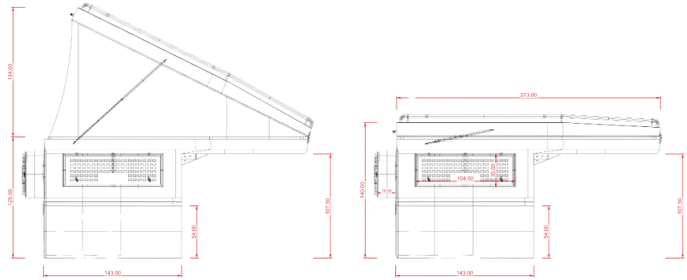

Last name, First name :	
Contact details :	
Quotation number :	
Date sent :	
Quotation validity :	

Model:	PRIX T.T.C	QT	TOTAL T.T.C
<b>Backpack S (basic equipment) for double cab</b>	<b>17 990,00 CHF</b>		
<b>Backpack S + (basic equipment) for single and extra cabins</b>	1 850,00 CHF		0,00 CHF
<b>ENERGY PACK</b>			
<b>Solar panels and charging unit</b> 205 Watt rigid solar panel 12V 100 Amp gel battery with charger 20 Amp MPPT solar charge controller 600 Watt 12V => 220V converter	2 450,00 CHF		0,00 CHF
Pre-wiring, for installation of the energy pack by the purchaser and a transformer	745,00 CHF		0,00 CHF
<b>HEATING</b>			
EBERSPACHER Airtronic D2 12V Diesel heater with 10L stainless steel tank	1 950,00 CHF		0,00 CHF
Autoterm 2D 12V Diesel heater with 10L plastic tank	1 690,00 CHF		0,00 CHF
<b>KITCHEN &amp; WC</b>			
Theftford 165 portable chemical toilet	175,00 CHF		0,00 CHF
CampingGaz Bistro DLX stove	95,00 CHF		0,00 CHF
WEMO B31P 28L compressor cooler (extremely quiet)	625,00 CHF		0,00 CHF
Others :			
<b>INTERIOR ACCESSORIES</b>			
<b>SWISSEDITION:</b> 2 schuko-CH adapters, euro-CH external charging socket	115,00 CHF		0,00 CHF
Others :			
<b>OUTDOOR ACCESSORIES</b>			
Side awning 1.5 m x 2 m	890,00 CHF		0,00 CHF
Side awning 180° 2.4m closed (open 4.8m by 2m)	990,00 CHF		0,00 CHF
Shower tent 90 cm X 90 cm X 180cm	495,00 CHF		0,00 CHF
A 20-litre jerrycan with support stand	525,00 CHF		0,00 CHF
Others :	0,00 CHF		0,00 CHF
<b>EXTERIOR CELL COLOR</b>			
Standard color black RAL 9005 or RAL 7021			

**Exterior color :**

**Decamp BackPack S features:**

● **External dimensions =**

Length: 272 cm, Width top: 171 cm, Width bottom: 104 cm, Height roof up: 266 cm, Height roof down: 146 c

● **Interior dimension =**

Length: 257 cm Width: 149 cm Height: 120 cm closed roof and 252 cm raised roof

● **Sleeping accommodation =>** In Basic Equipment: Sleeping accommodation for 2 Adults => Size: 197 cm x 148 c

Children's bed => Children's bed size: 142 cm \* 70 c